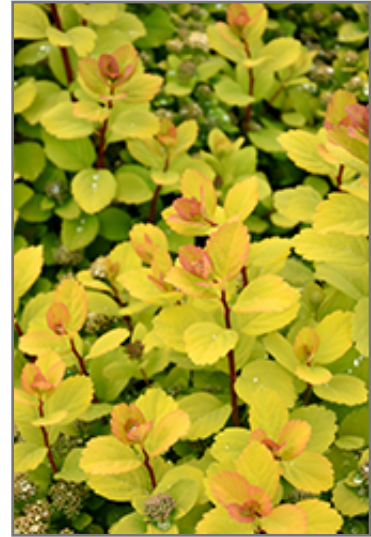

- *Mass Planting*
- *Rock/Alpine Gardens*
- *General Garden Use*

Planting & Growing

Glow Girl Birch Leaf Spirea will grow to be about 24 inches tall at maturity, with a spread of 24 inches. It tends to fill out right to the ground and therefore doesn't necessarily require facer plants in front. It grows at a medium rate, and under ideal conditions can be expected to live for approximately 20 years.

This shrub should only be grown in full sunlight. It prefers to grow in average to moist conditions, and shouldn't be allowed to dry out. It is not particular as to soil type or pH. It is highly tolerant of urban pollution and will even thrive in inner city environments. This is a selected variety of a species not originally from North America.

*Glow Girl Birch Leaf Spirea foliage
Photo courtesy of NetPS Plant Finder*