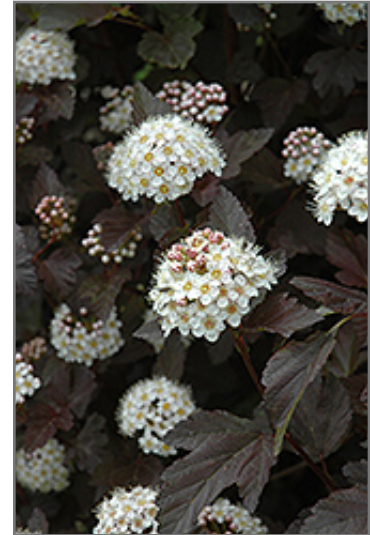

Diablo® Ninebark
Physocarpus opulifolius 'Monlo'

Height: 8 feet

Spread: 8 feet

Sunlight: ☐ ☒

Hardiness Zone: 2

Other Names: Eastern Ninebark

Description:

A large spreading shrub with intensely purple leaves all season long, small white flowers followed by pretty reddish fruit which show well against the foliage, and interesting peeling papery bark; extremely tough and durable, makes a superb color accent

Ornamental Features

Diablo Ninebark features showy clusters of white flowers at the ends of the branches from late spring to early summer, which emerge from distinctive pink flower buds. It has attractive deep purple deciduous foliage which emerges burgundy in spring. The serrated lobed leaves are highly ornamental and turn an outstanding red in the fall. It features abundant showy red capsules from early to mid fall. The peeling tan bark adds an interesting dimension to the landscape.

Landscape Attributes

Diablo Ninebark is a multi-stemmed deciduous shrub with an upright spreading habit of growth. Its relatively coarse texture can be used to stand it apart from other landscape plants with finer foliage.

This shrub will require occasional maintenance and upkeep, and can be pruned at anytime. It has no significant negative characteristics.

Diablo Ninebark is recommended for the following landscape applications;

Diablo Ninebark flowers
Photo courtesy of NetPS Plant Finder