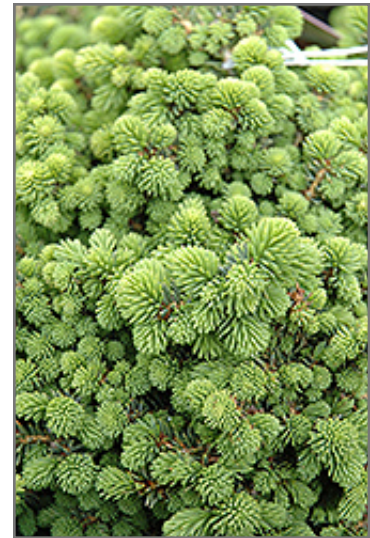

Little Gem Spruce foliage
Photo courtesy of NetPS Plant Finder